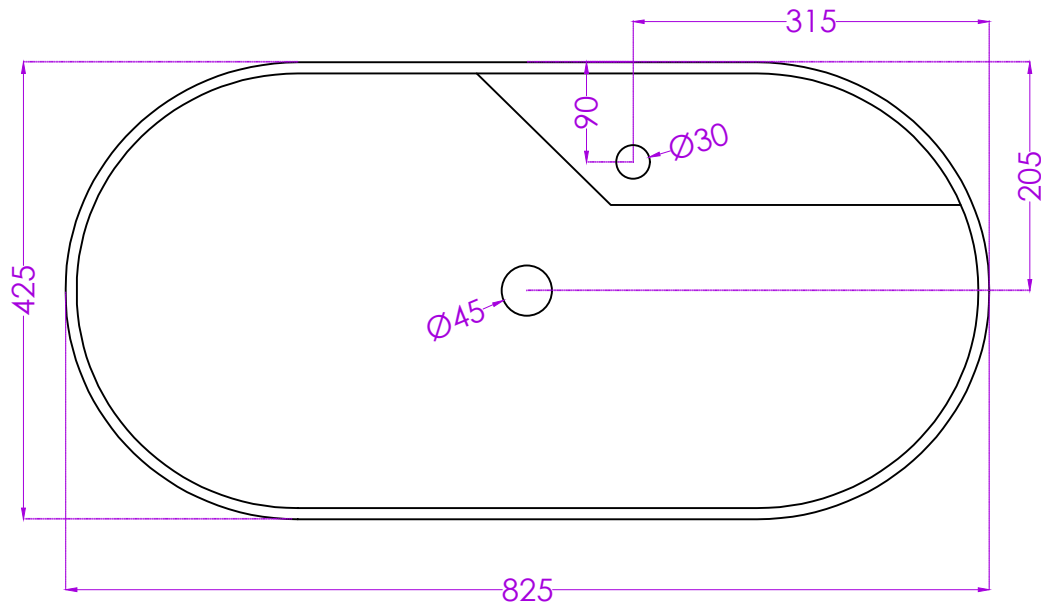

ELITE L0612PW0206
VANITY BASIN

JOHNSON

PLAN

FRONT