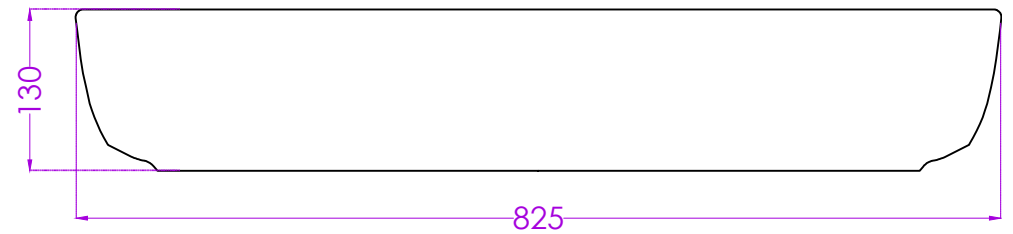

ELITE L0612PW0206
VANITY BASIN

JOHNSON

PLAN

FRONT